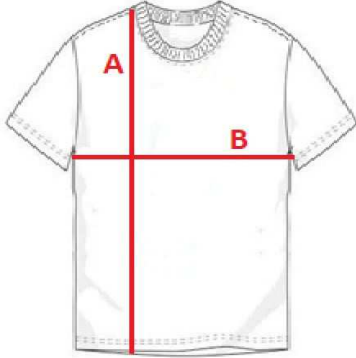

CM01

Men's t-shirt camouflage

cm	XS	S	M	L	XL	XXL	3XL
A	67	69	72	74	76	78	80
B	47	48,5	51,5	54,5	58	62	65

Orientation sizes of the product.